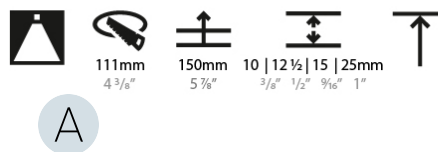

ELECTRICAL

Lamp Type: LED (Zhaga Standard)
Input Wattage (W): 13
Total Output Wattage (W): 11.8
Dimming: Tri-Mode (Non-Dimming and Phase Dimming (120Vac only) and 0-10V Dimming)
Driver Included: No
Driver Location: Recessed Housing
Driver Type: Constant Current - Universal
Driver Class: Class 2
Housing: See components
Input Voltage (V): 120 - 277
Constant Current (MA): 350

LED

Number of LEDs: 1
Color Temperature (°K): 2700 / 3000 / 3500 / 4000
Max. Delivered Lumen (lm): 876 / 909 / 955 / 974
Nominal Lumen (lm): 1304 / 1352 / 1421 / 1450
CRI: >90 CRI
Efficiency (%): 87.9 / 88.4 / 87.9
Lamp Life (hrs): 50000
Upon Request: RGB-W Tunable White Special Color Temperature Special LED

OPTICAL

Reflector°: 18 / 42 / 60
Optic°: Lens Pack - No Lens / Linear Spread Lens / Honeycomb / Spread Lens
Upon Request: Special Beam Angles

RATINGS AND CERTIFICATIONS

382, F 416-247-9319, www.zaneen.com

Created by Intertek for North American Standards at the end of the existing Model #. For assistance on 'custom' specifications, contact zteam@zaneen.com. In a constant effort to supply the best product, we reserve the right to change specifications or materials without notice. The most recent specification sheets are found at zaneen.com

IP rating: IP20