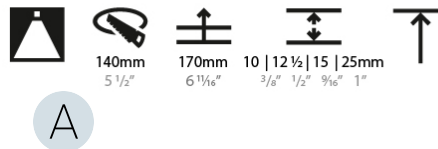

ELECTRICAL

Lamp Type: LED (Zhaga Standard)
Input Wattage (W): 28
Total Output Wattage (W): 26.4
Dimming: Tri-Mode (Non-Dimming and Phase Dimming (120Vac only) and 0-10V Dimming)
Driver Included: No
Driver Location: Recessed Housing
Driver Type: Constant Current - Universal
Driver Class: Class 2
Housing: See components
Input Voltage (V): 120 - 277
Constant Current (MA): 700

LED

Number of LEDs: 1
Color Temperature (°K): 2700 / 3000 / 3500 / 4000
Max. Delivered Lumen (lm): 2156 / 2244 / 2377 / 2425
Nominal Lumen (lm): 2909 / 3028 / 3208 / 2373
CRI: >90 CRI
Lamp Life (hrs): 50000
Upon Request: RGB-W Tunable White Special Color Temperature Special LED

OPTICAL

Reflector°: 18 / 34
Optic°: Lens Pack - No Lens / Linear Spread Lens / Honeycomb / Spread Lens
Adjustability: Fixed
Upon Request: Special Beam Angles

RATINGS AND CERTIFICATIONS

382, F 416-247-9319, www.zaneen.com
Certified and Compliant for North American Standards at the end of the existing Model #. For assistance on 'custom' specifications, contact zteam@zaneen.com.
In a constant effort to supply the best product, we reserve the right to change specifications or materials without notice. The most recent specification sheets are found at zaneen.com
IP rating: IP20